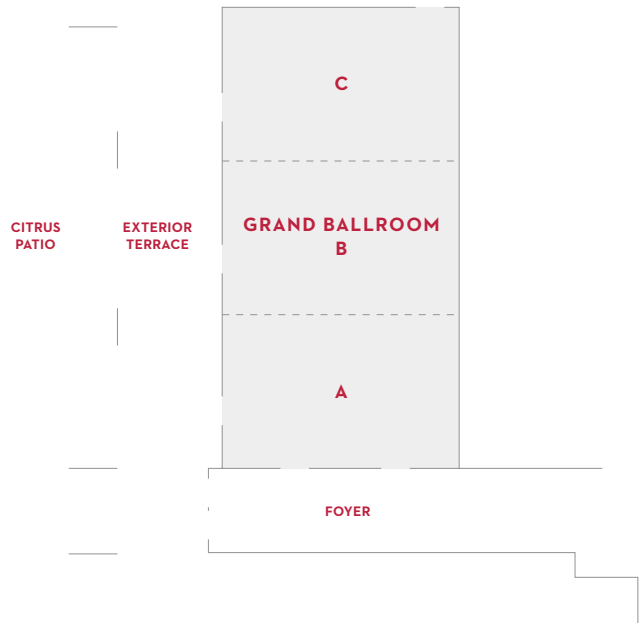

+52 984 875 1234 TELEPHONE

grandhyattplaya.com

GRAND | HYATT™

FLOOR PLANS

Ballroom Level Two

Meeting Rooms Level Two