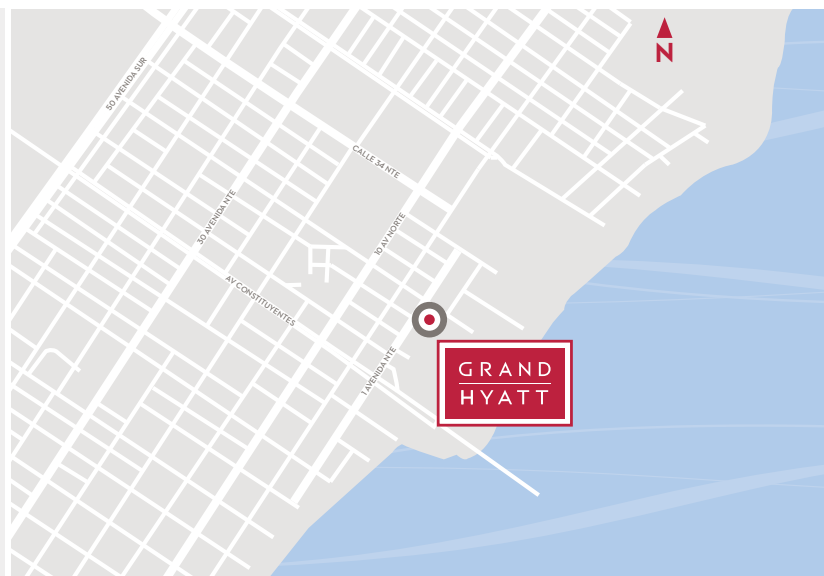

GRAND HYATT PLAYA DEL CARMEN RESORT

1a. Av. Esquina Calle 26
Playa Del Carmen, Quintana Roo,
Mexico, 77710

+52 984 875 1234 TELEPHONE

grandhyattplaya.com

GRAND | HYATT™

ACCOMMODATIONS

314 spacious guestrooms, including 36 suites with furnished terraces

All Accommodations Offer:

- Great guestroom views from the turquoise waters of the Caribbean Sea or the preserved Mangrove
- Suites featuring oversized bathrooms with deep soaking tubs and rain showers
- Rooms with Plunge pools or Swim-up pools are available
- Hyatt Grand Bed®
- High-speed Internet access
- Telephone with voicemail
- 47" HDTV with cable channels
- Individual climate control
- Full bath amenities, make-up mirror and hair dryer
- Minibar
- Iron/ironing board
- Alarm clock radio
- In-room laptop-sized electronic safe
- Coffeemaker
- Mini hub station

SERVICES & FACILITIES

- Wi-Fi access in all guestrooms/public areas
- 24-hour in-room dining
- Hyatt E-Concierge
- Grand Club Lounge
- Safe deposit boxes at front desk
- Laundry/dry cleaning
- Valet parking and valet service
- Gift shops

LOCATION

Located on a privileged stretch of white sand, facing the turquoise waters of the Mexican Caribbean and surrounded by the energy and excitement of La Quinta Avenida- Fifth Avenue.

VISITOR INFORMATION

- *Language: Spanish*
- *Currency: Pesos*
- *Climate: stable climate with warm weather year-round*
- *Visas: Please refer to your local travel consultant for visa information prior to travel*

TRANSPORTATION

- Cancun Int'l Airport - 55km/45 mins

POINTS OF INTEREST

- La Quinta Avenida
- Coba Mayan village
- Tulum Mayan ruins
- Chichen-Itza
- Cozumel
- Mamita's Beach Club
- Xplor, Xcaret, Xel-ha eco parks
- Quinta Alegria shopping mal
- Nightclubs

RESTAURANTS & BARS